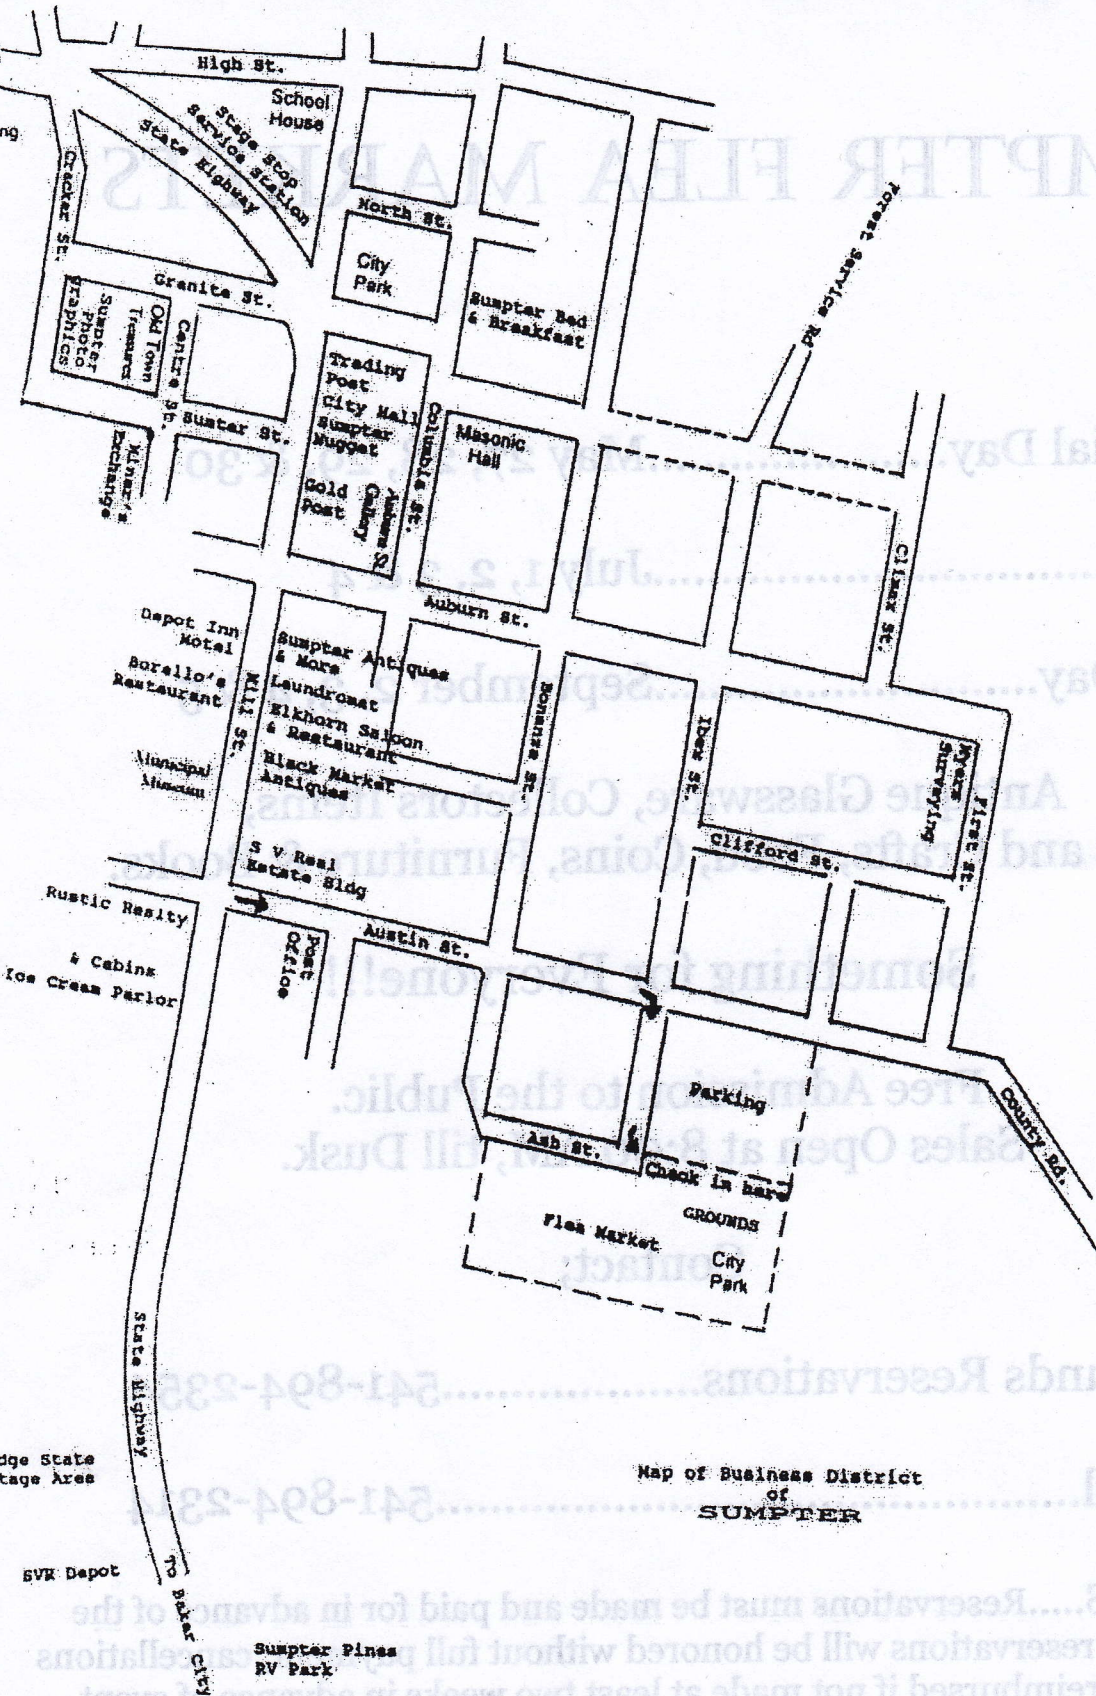

Gold Fish & China Iggins RV Parks

To Granite & Bourne Rustic Camping

Map of Business District of SUMPTER

Dredge State Heritage Area

BVK Depot

Sumpter Pines RV Park

Reservations must be made and paid for in advance of the event... NO reservations will be honored without full cash... will not be reimbursed if not made at least two weeks in advance of event.